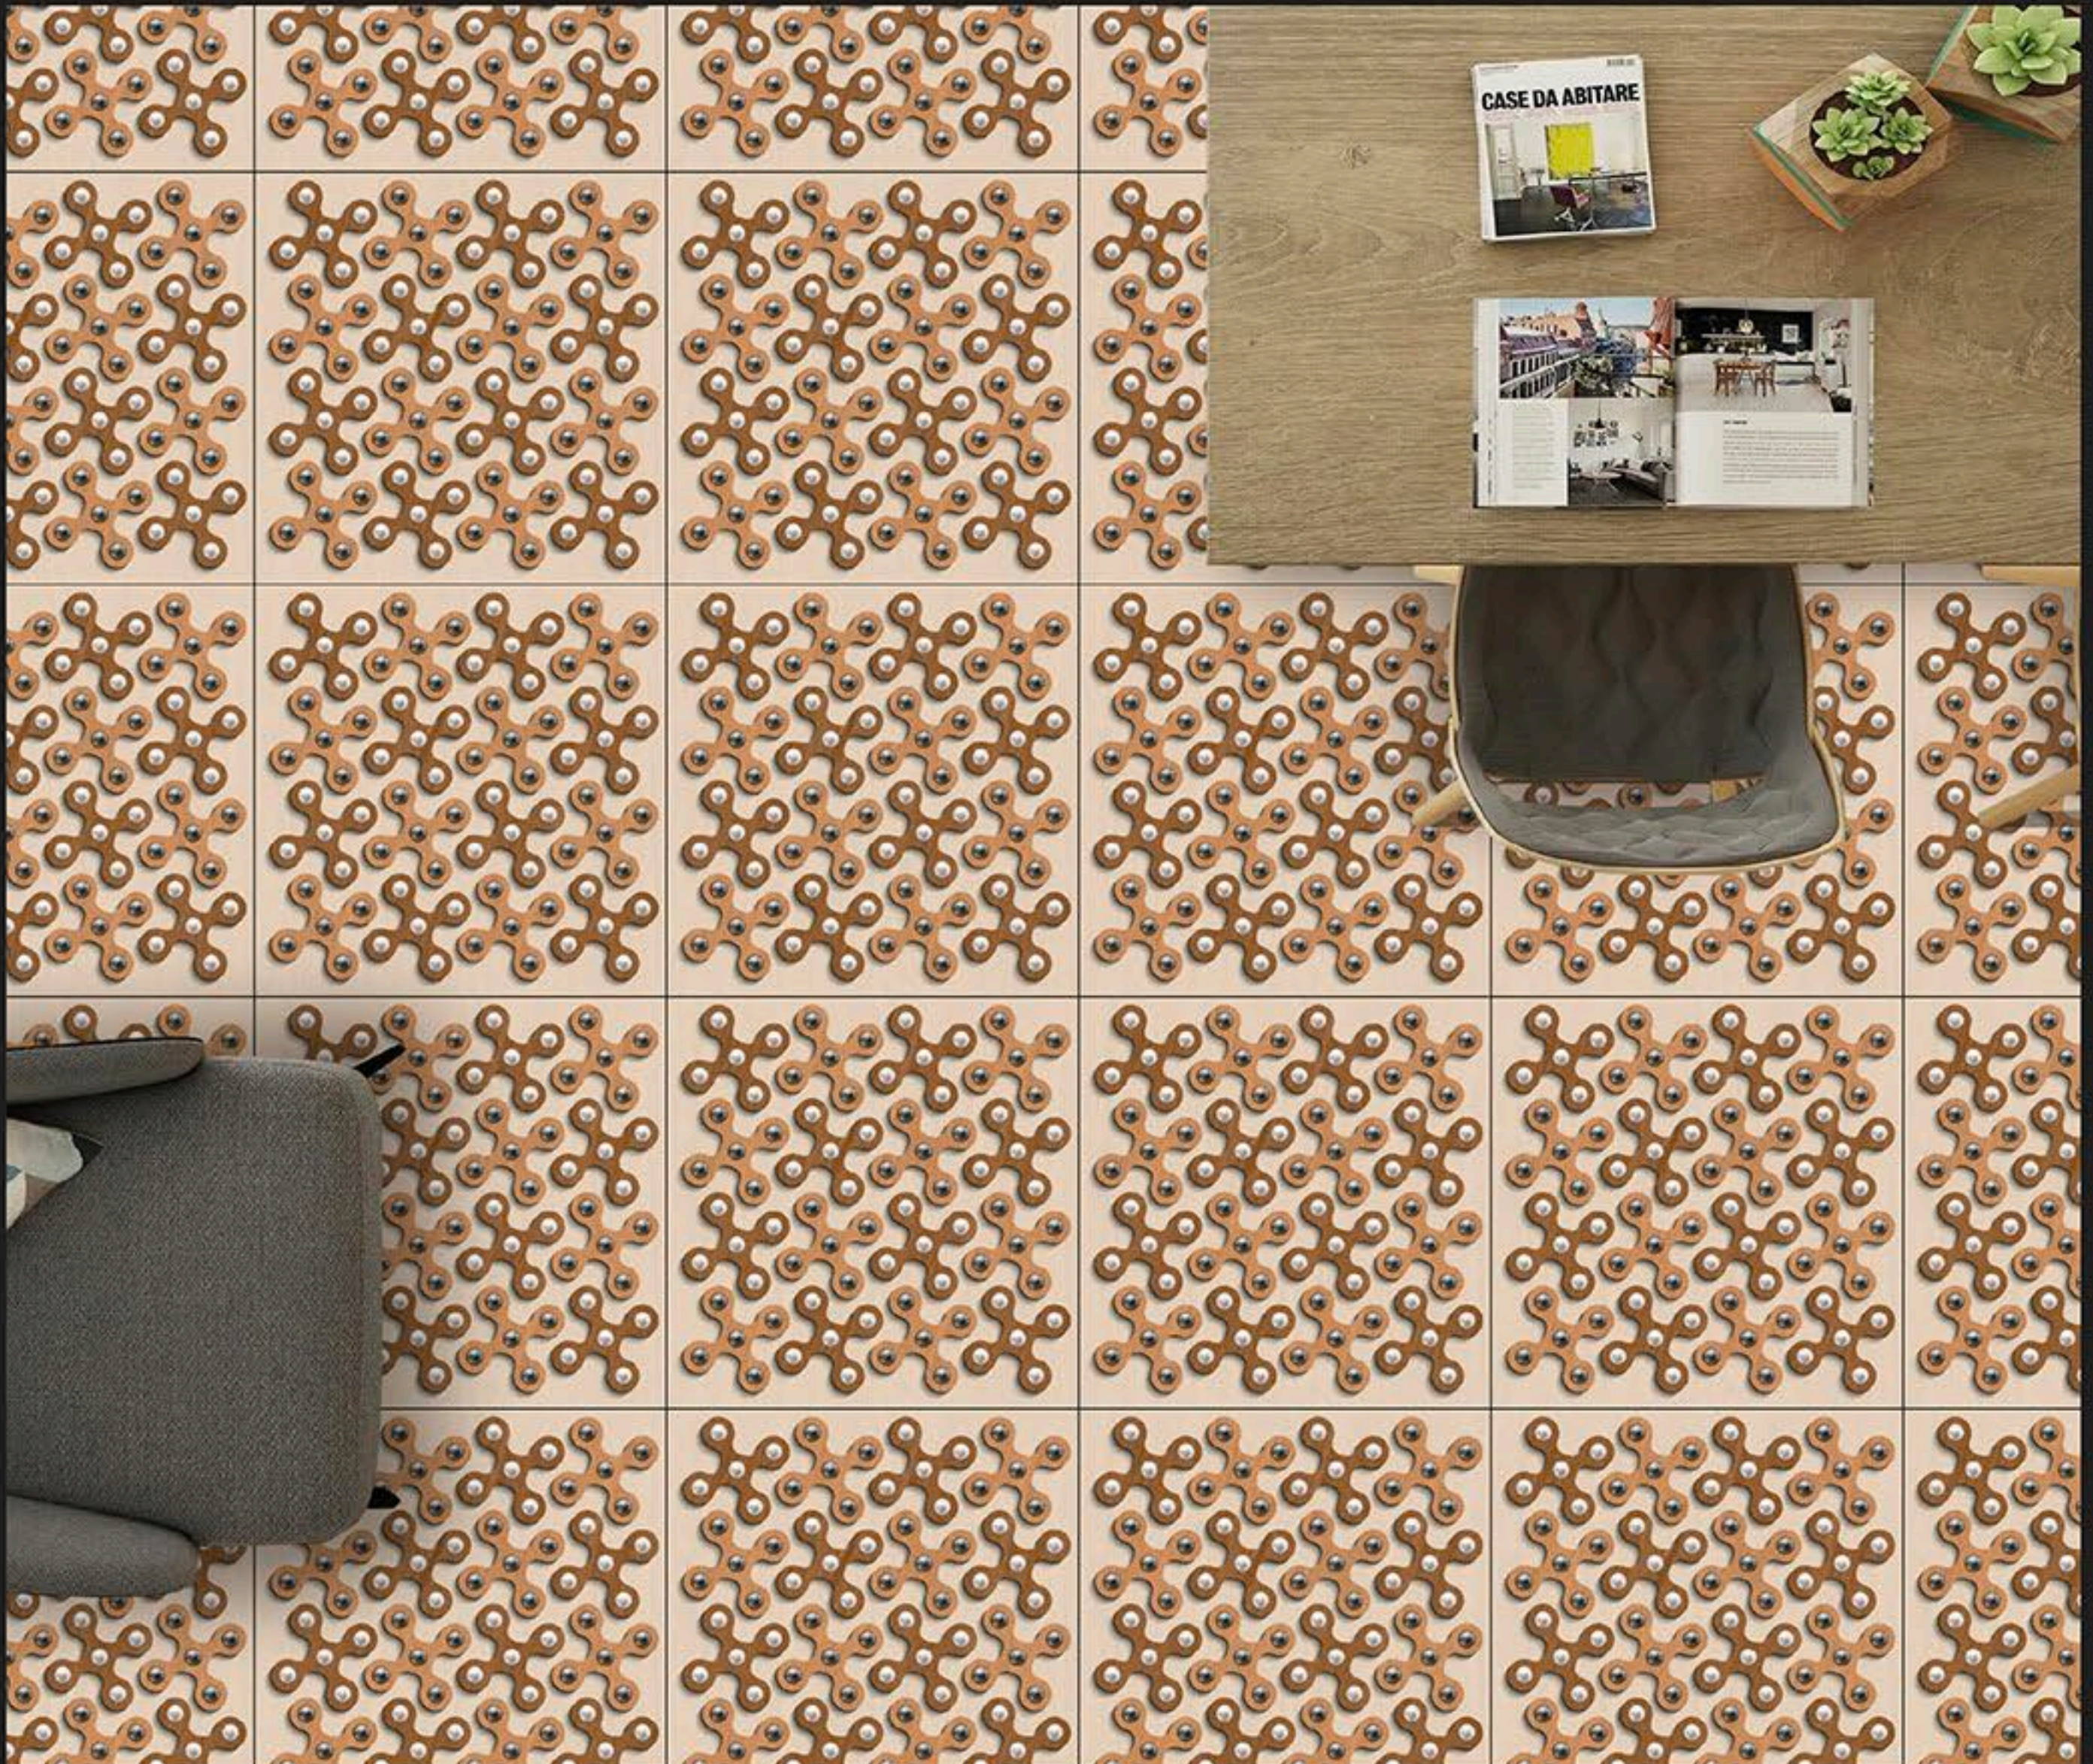

Avanzato

— c e r a m i c —

WHITE BODY
600 X 600 MM
PORCELAIN TILES

3D
SERIES
MATT FINISH

50001

3D
SERIES
MATT FINISH

50002

3D
SERIES
MATT FINISH