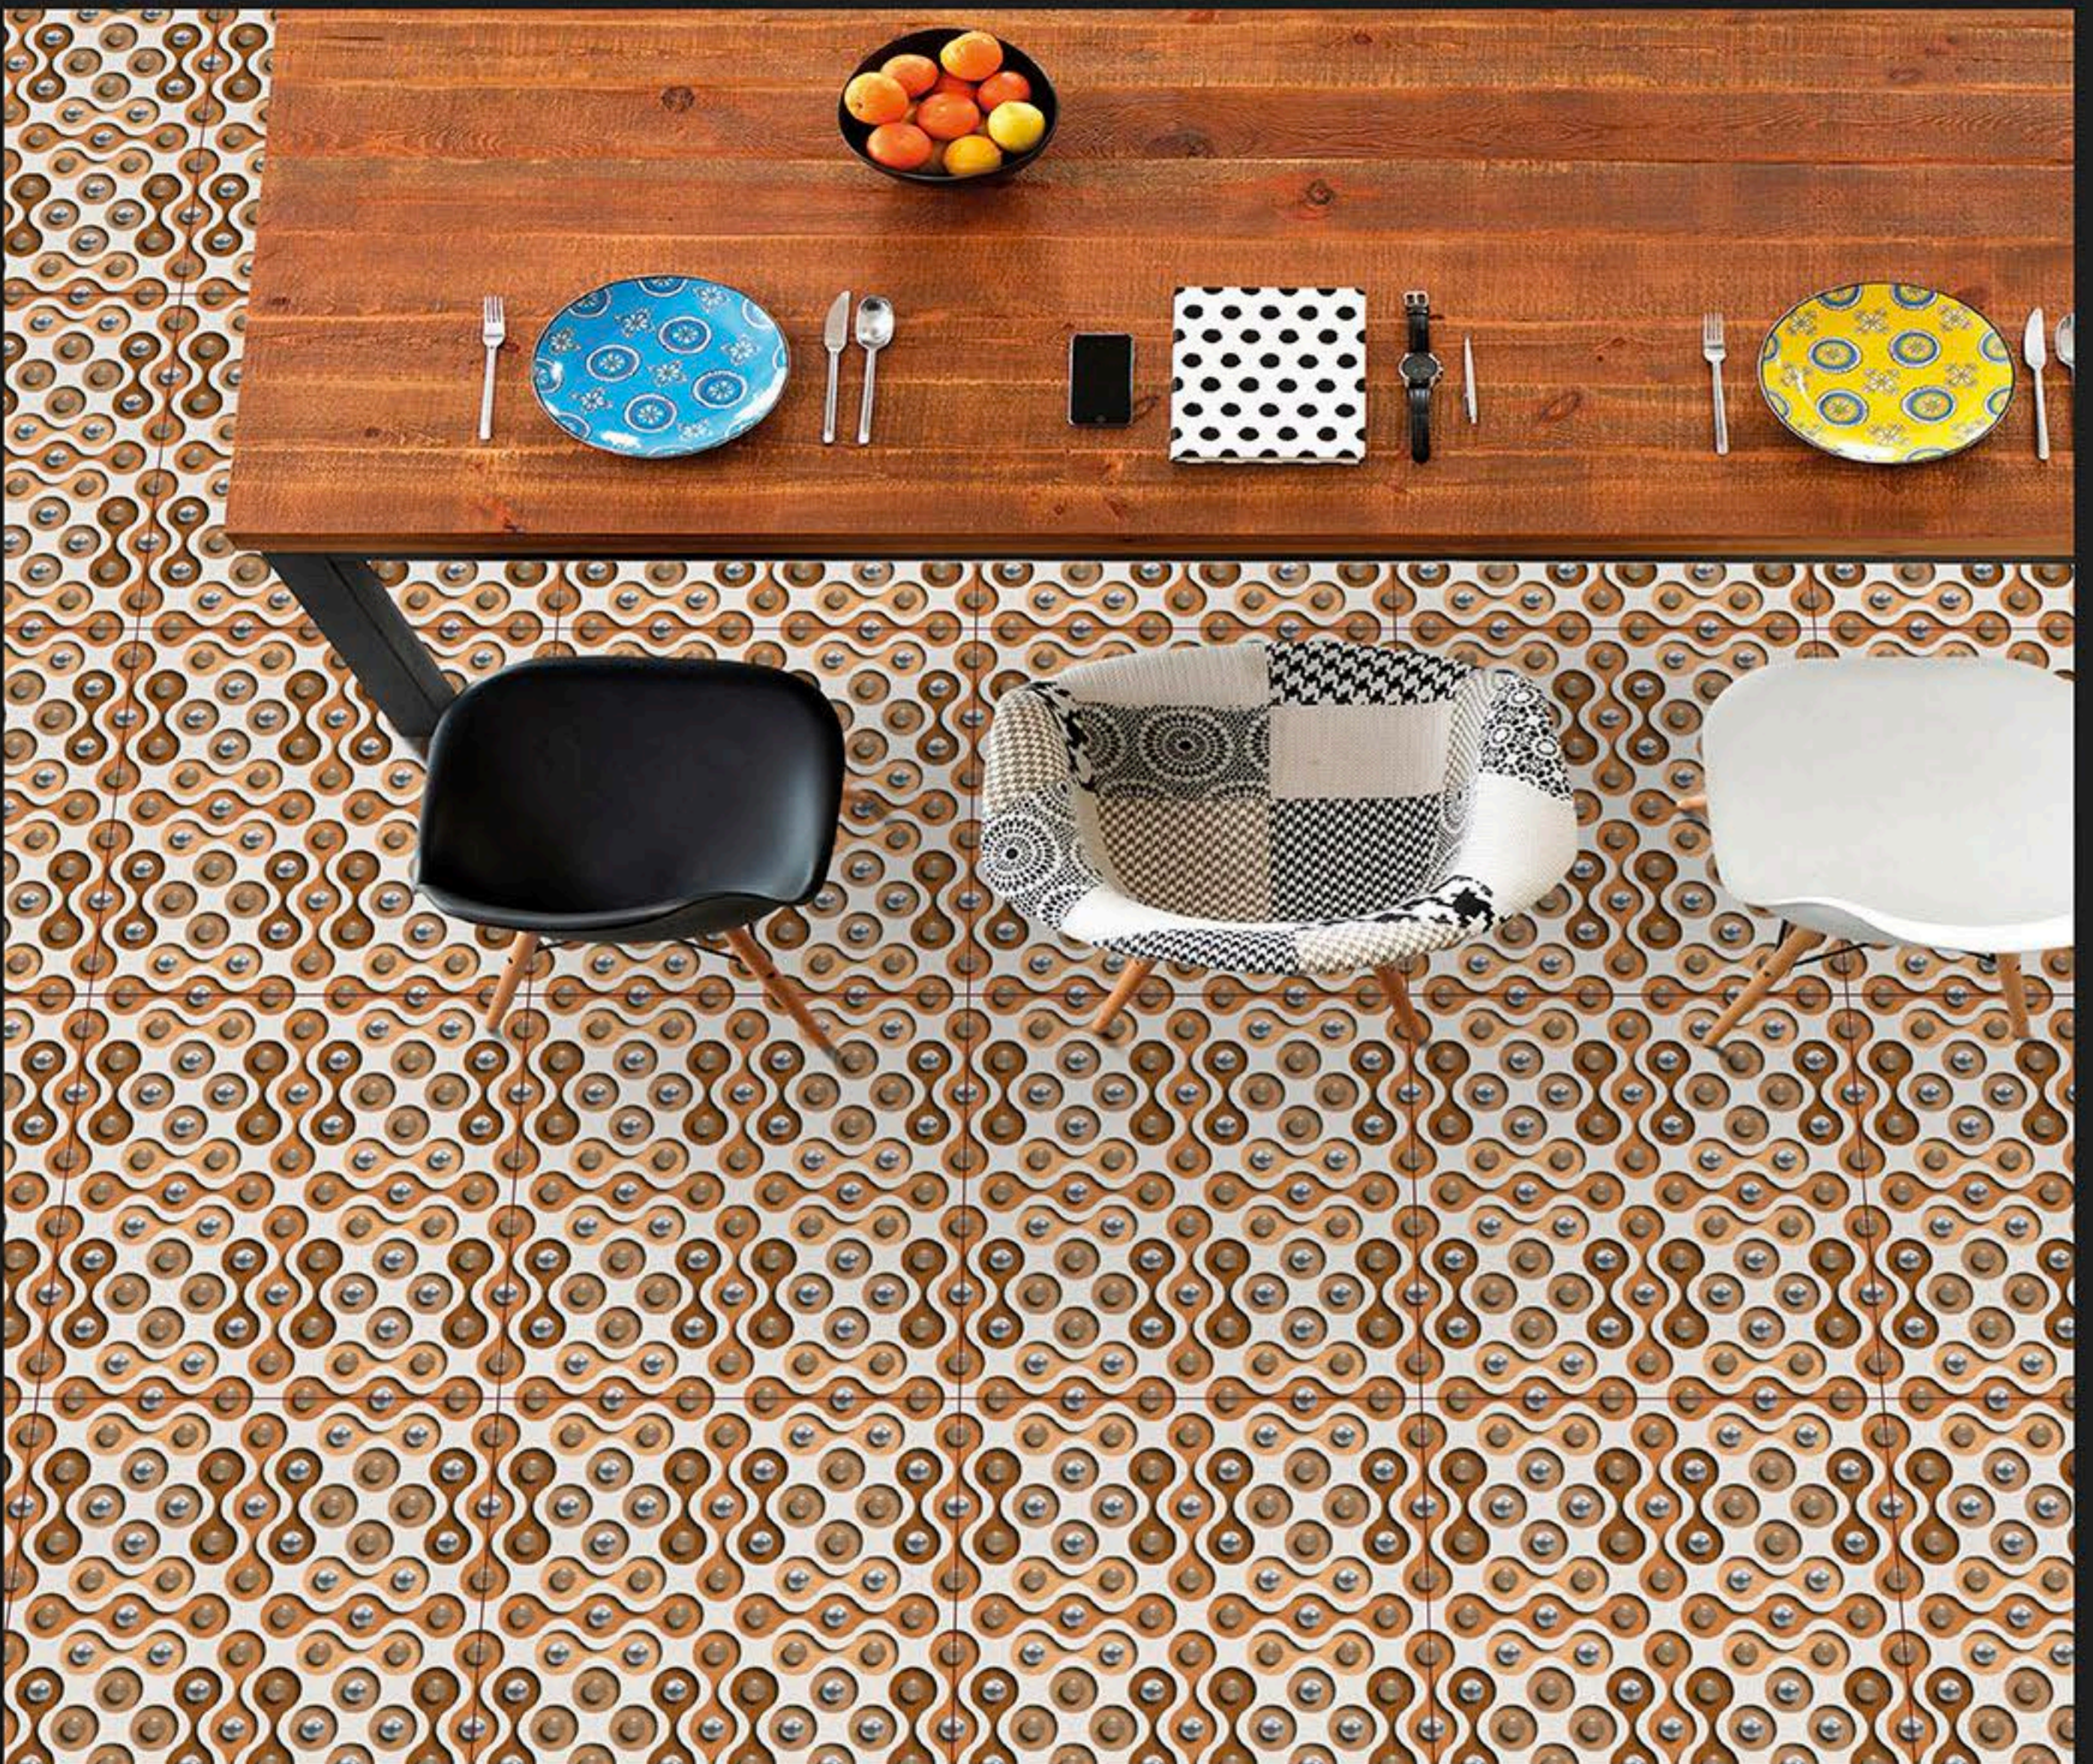

Avanzato

— c e r a m i c —

WHITE BODY
600 X 600 MM
PORCELAIN TILES

3D
SERIES
MATT FINISH

50001

3D
SERIES
MATT FINISH

50002

3D
SERIES
MATT FINISH